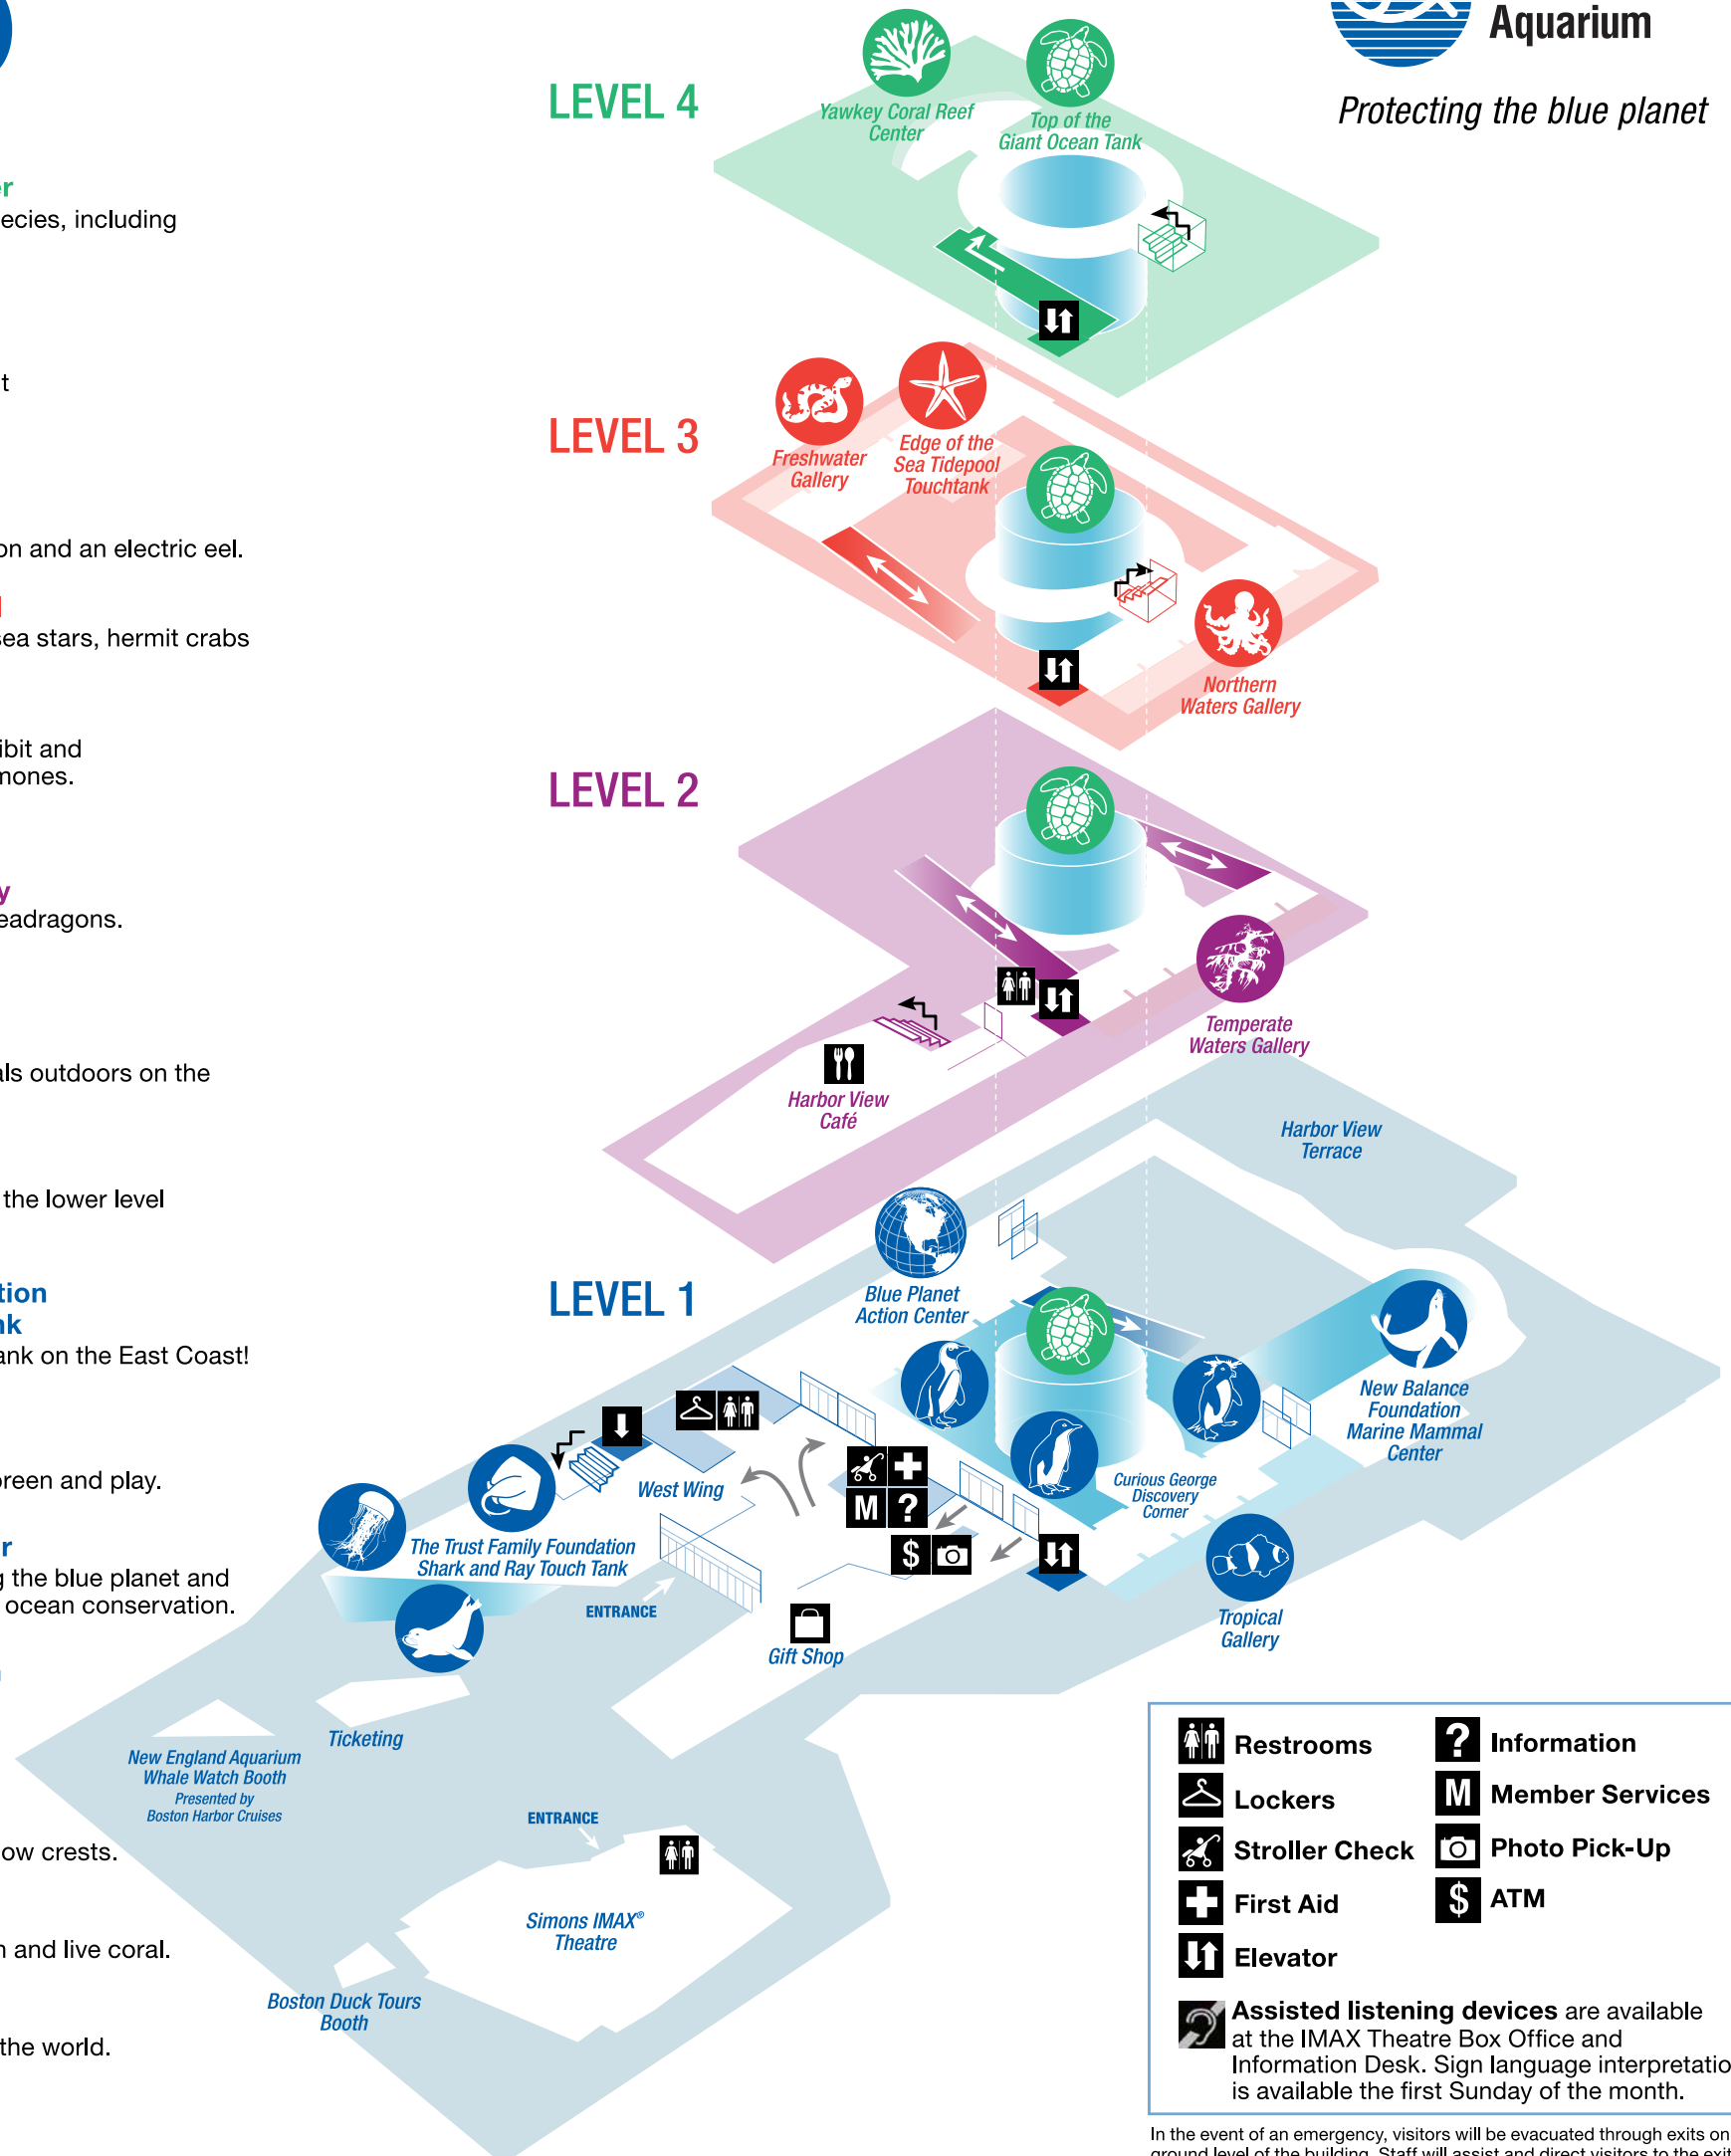

LEVEL 2

Temperate Waters Gallery

See giant groupers and tiny seadragons.

LEVEL 1

Harbor Seals

Visit our endearing harbor seals outdoors on the Aquarium Plaza.

Jellies Exhibit

These beauties are located in the lower level of the West Wing.

Learn about challenges facing the blue planet and the Aquarium's leading role in ocean conservation.

New Balance Foundation Marine Mammal Center

Get up close to the Northern fur seals and sea lions.

Rockhopper Penguins

See the penguins with the yellow crests.

Tropical Gallery

See colorful clownfish, lionfish and live coral.

Little Blue Penguins

Visit the smallest penguins in the world.

	Restrooms		Information
	Lockers		Member Services
	Stroller Check		Photo Pick-Up
	First Aid		ATM
	Elevator		
	Assisted listening devices are available at the IMAX Theatre Box Office and Information Desk. Sign language interpretation is available the first Sunday of the month.		

In the event of an emergency, visitors will be evacuated through exits on the ground level of the building. Staff will assist and direct visitors to the exits.