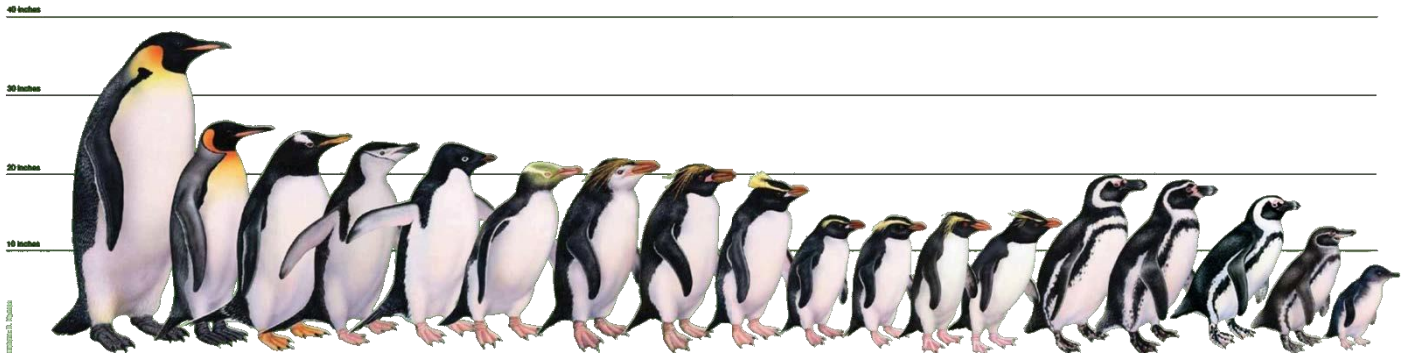

Penguin Species

Scientists recognize between 17-20 species of penguin.

Some species are up for debate as genetic testing is done.

Using the species cards:

How would you sort the species? What characteristics would you use?

Can you sort the species the way a scientist would?

(Hint: In a scientific name, the first name is the name for the *genus*, and the second name is the name of the *species*. A genus is a group of related organisms.)

What else do you notice about the differences between penguin species?

What do you wonder?